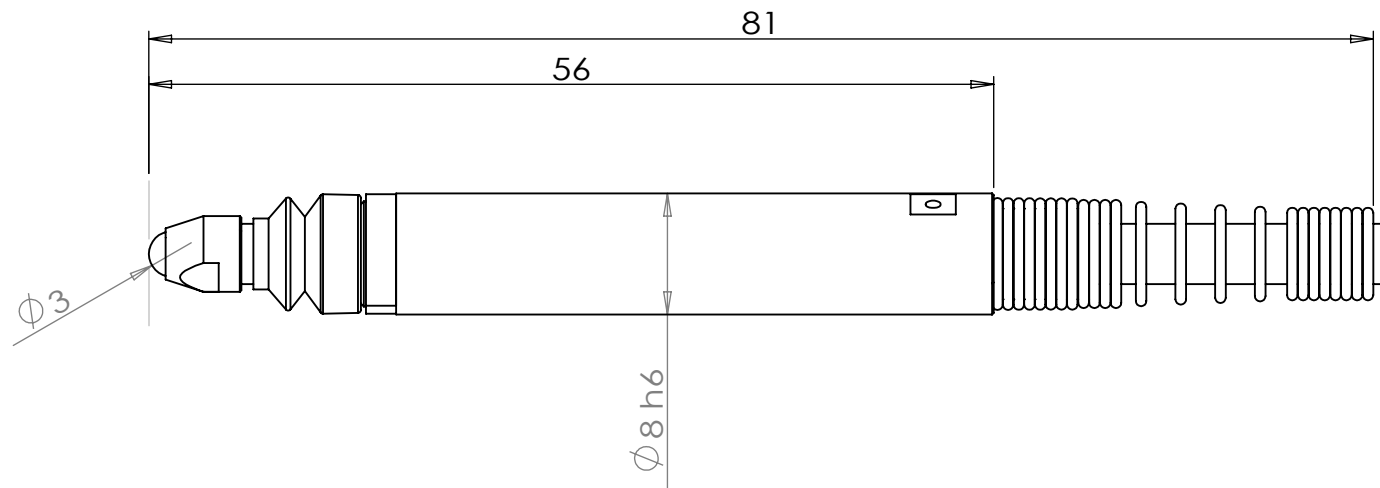

Stroke of the head: 2.8mm

MODEL : DP-S2